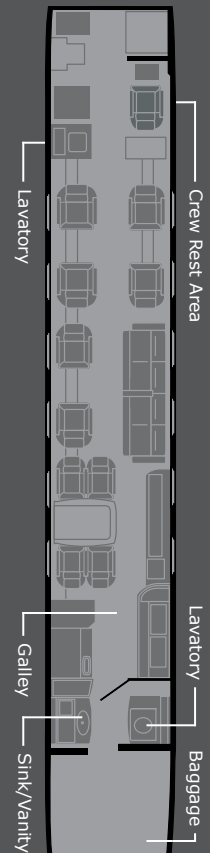

Features

Telephone/SATCOM
Power Outlets
Data Port
Fax Machine
Video Monitors
Audio/Visual DVD
CD Stereo
Cabin Speakers
Headsets
Full Service Galley