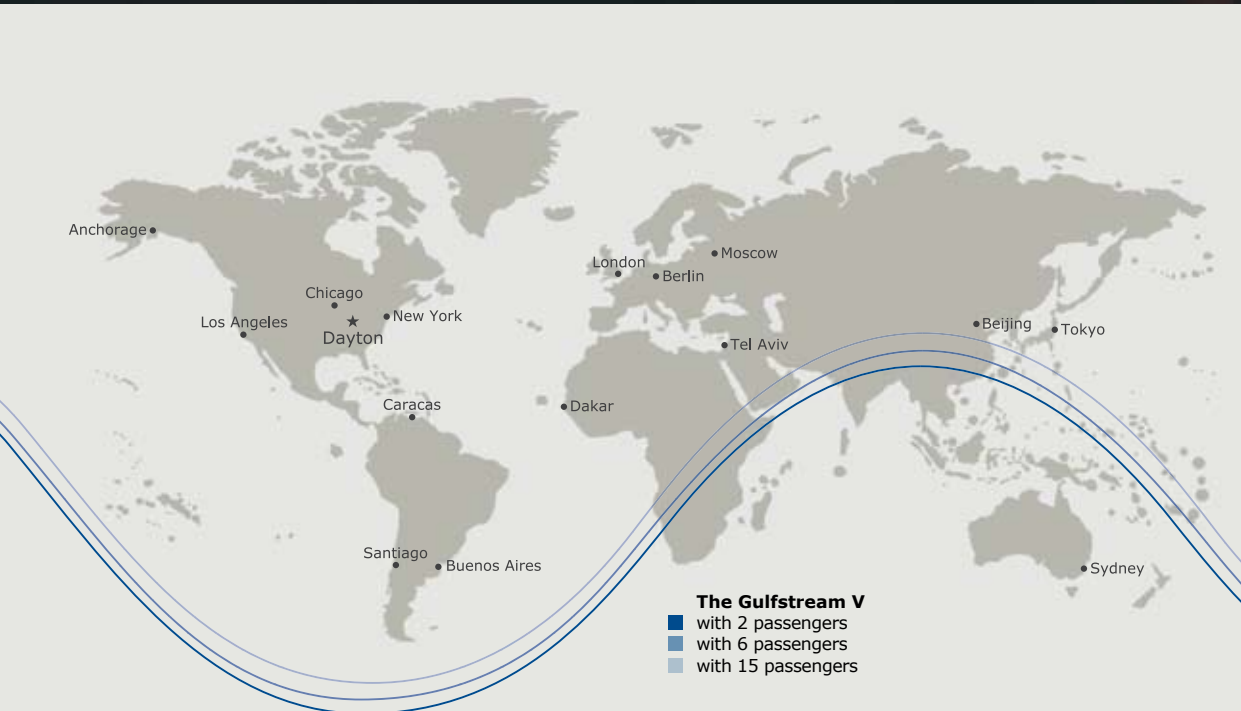

The Gulfstream V

Charter an aircraft with CFA and experience the efficient travel alternative for business executives. Our fleet of aircraft offers all the latest in-flight amenities to make your travel both pleasurable and productive. Each of CFA's aircraft is designed with your complete comfort in mind. Our goal is to make travel simpler, less stressful and more efficient. Trust us with all of your domestic and international charter travel needs.